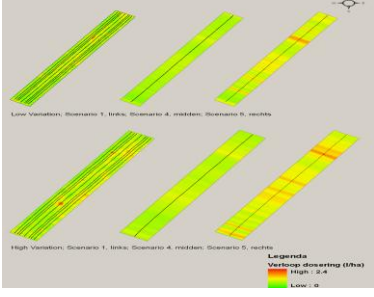

# Precision Agriculture, site specific crop protection and weed control

Potato haulm killing

GPS SIM

300 l/ha

MLHD-PHK

Task No: 3

SN 6671

Setup