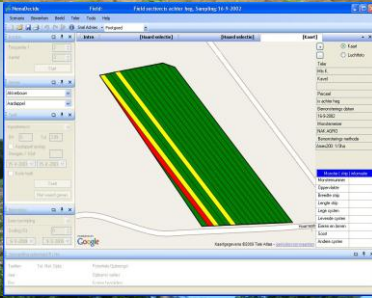

# Precision Agriculture, site specific crop protection and weed control

Potato haulm killing

GPS SIM

300 l/ha

MLHD-PHK

Task No: 3

SN 6671

Setup

Select tasks

Agron. calibr.

Start